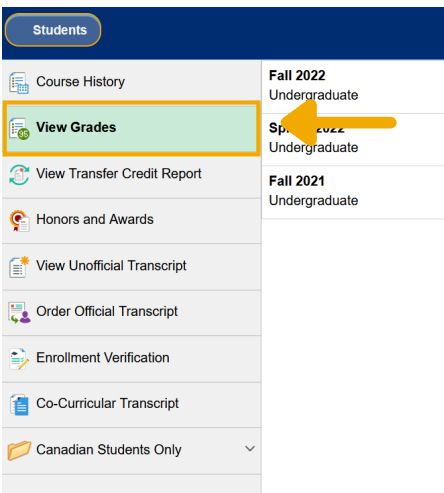

HOW TO CHECK YOUR GRADE

01 LOG INTO MY.NYIT PORTAL

To log-in to the portal, click or scan this QR code & select "Sign In" under "Current Students".

Student
Service HUB

02 STUDENT SERVICE HUB TILE

03 MY ACADEMIC RECORDS

04 VIEW GRADES