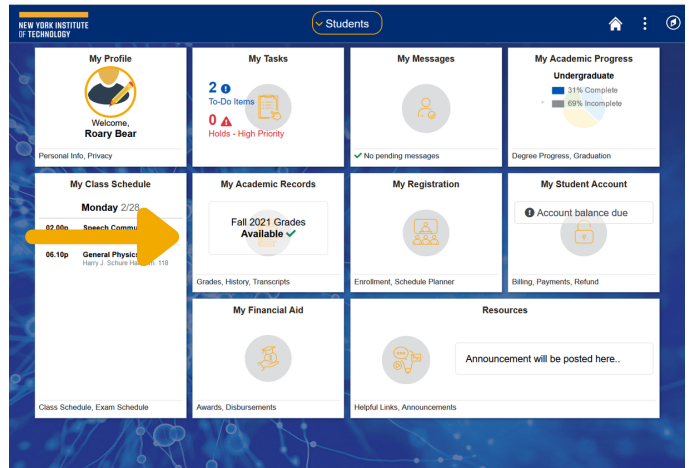

HOW TO CHECK YOUR GRADE

01 LOG INTO MY.NYIT PORTAL

To log-in to the portal, click or scan this QR code & select "Sign In" under "Current Students".

Student
Service HUB

02 STUDENT SERVICE HUB TILE

03 MY ACADEMIC RECORDS

04 VIEW GRADES