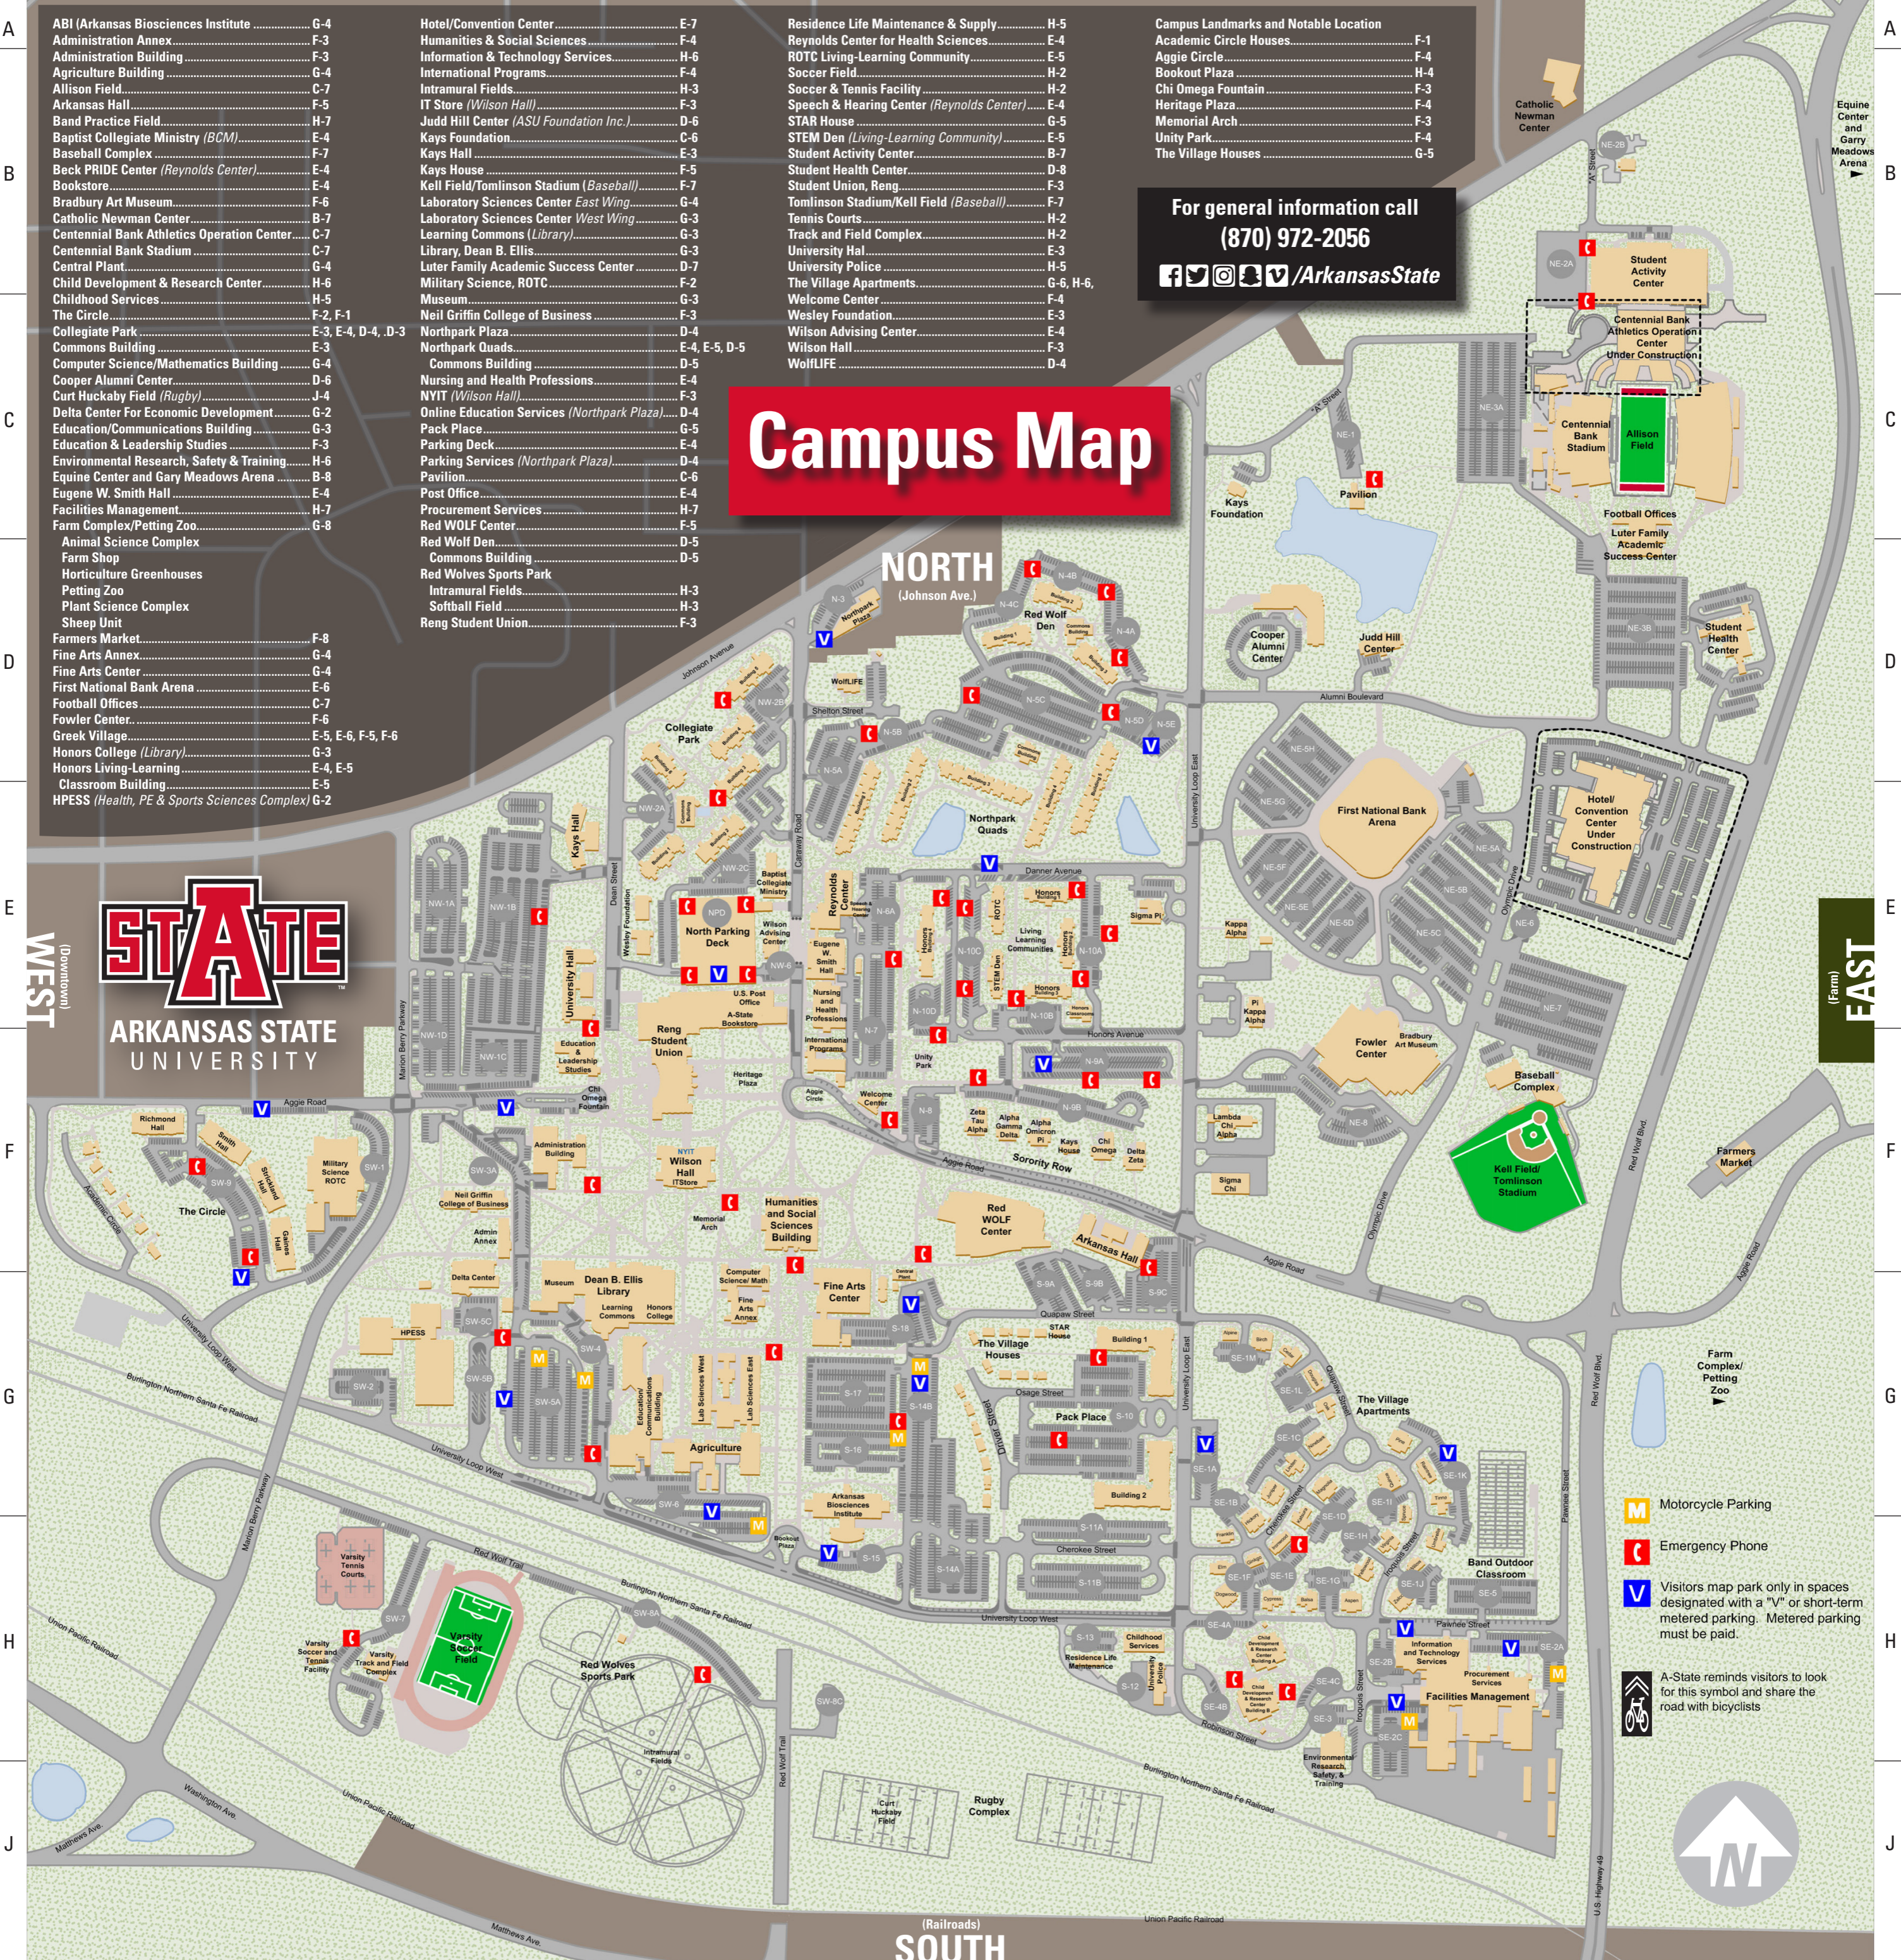

ABI (Arkansas Biosciences Institute)	G-4
Administration Annex	F-3
Administration Building	F-3
Agriculture Building	G-4
Allison Field	C-7
Arkansas Hall	F-5
Band Practice Field	H-7
Baptist Collegiate Ministry (BCM)	E-4
Baseball Complex	F-7
Beck PRIDE Center (Reynolds Center)	E-4
Bookstore	E-4
Bradbury Art Museum	F-6
Catholic Newman Center	B-7
Centennial Bank Athletics Operation Center	C-7
Centennial Bank Stadium	C-7
Central Plant	G-4
Child Development & Research Center	H-6
Childhood Services	H-5
The Circle	F-2, F-1
Collegiate Park	E-3, E-4, D-4, D-3
Commons Building	E-3
Computer Science/Mathematics Building	G-4
Cooper Alumni Center	D-6
Curt Huckaby Field (Rugby)	J-4
Delta Center For Economic Development	G-2
Education/Communications Building	G-3
Education & Leadership Studies	F-3
Environmental Research, Safety & Training	H-6
Equine Center and Gary Meadows Arena	B-8
Eugene W. Smith Hall	E-4
Facilities Management	H-7
Farm Complex/Petting Zoo	G-8
Animal Science Complex	
Farm Shop	
Horticulture Greenhouses	
Petting Zoo	
Plant Science Complex	
Sheep Unit	
Farmers Market	F-8
Fine Arts Annex	G-4
Fine Arts Center	G-4
First National Bank Arena	E-6
Football Offices	C-7
Fowler Center	F-6
Greek Village	E-5, E-6, F-5, F-6
Honors College (Library)	G-3
Honors Living-Learning	E-4, E-5
Classroom Building	E-5
HPSS (Health, PE & Sports Sciences Complex)	G-2

Campus Landmarks and Notable Location	
Academic Circle Houses	F-1
Aggie Circle	F-4
Bookout Plaza	H-4
Chi Omega Fountain	F-3
Heritage Plaza	F-4
Memorial Arch	G-5
Unity Park	F-4
The Village Houses	G-5

For general information call
(870) 972-2056
f t i s v /ArkansasState

Campus Map

- M** Motorcycle Parking
- C** Emergency Phone
- V** Visitors map park only in spaces designated with a "V" or short-term metered parking. Metered parking must be paid.
- B** A-State reminds visitors to look for this symbol and share the road with bicyclists